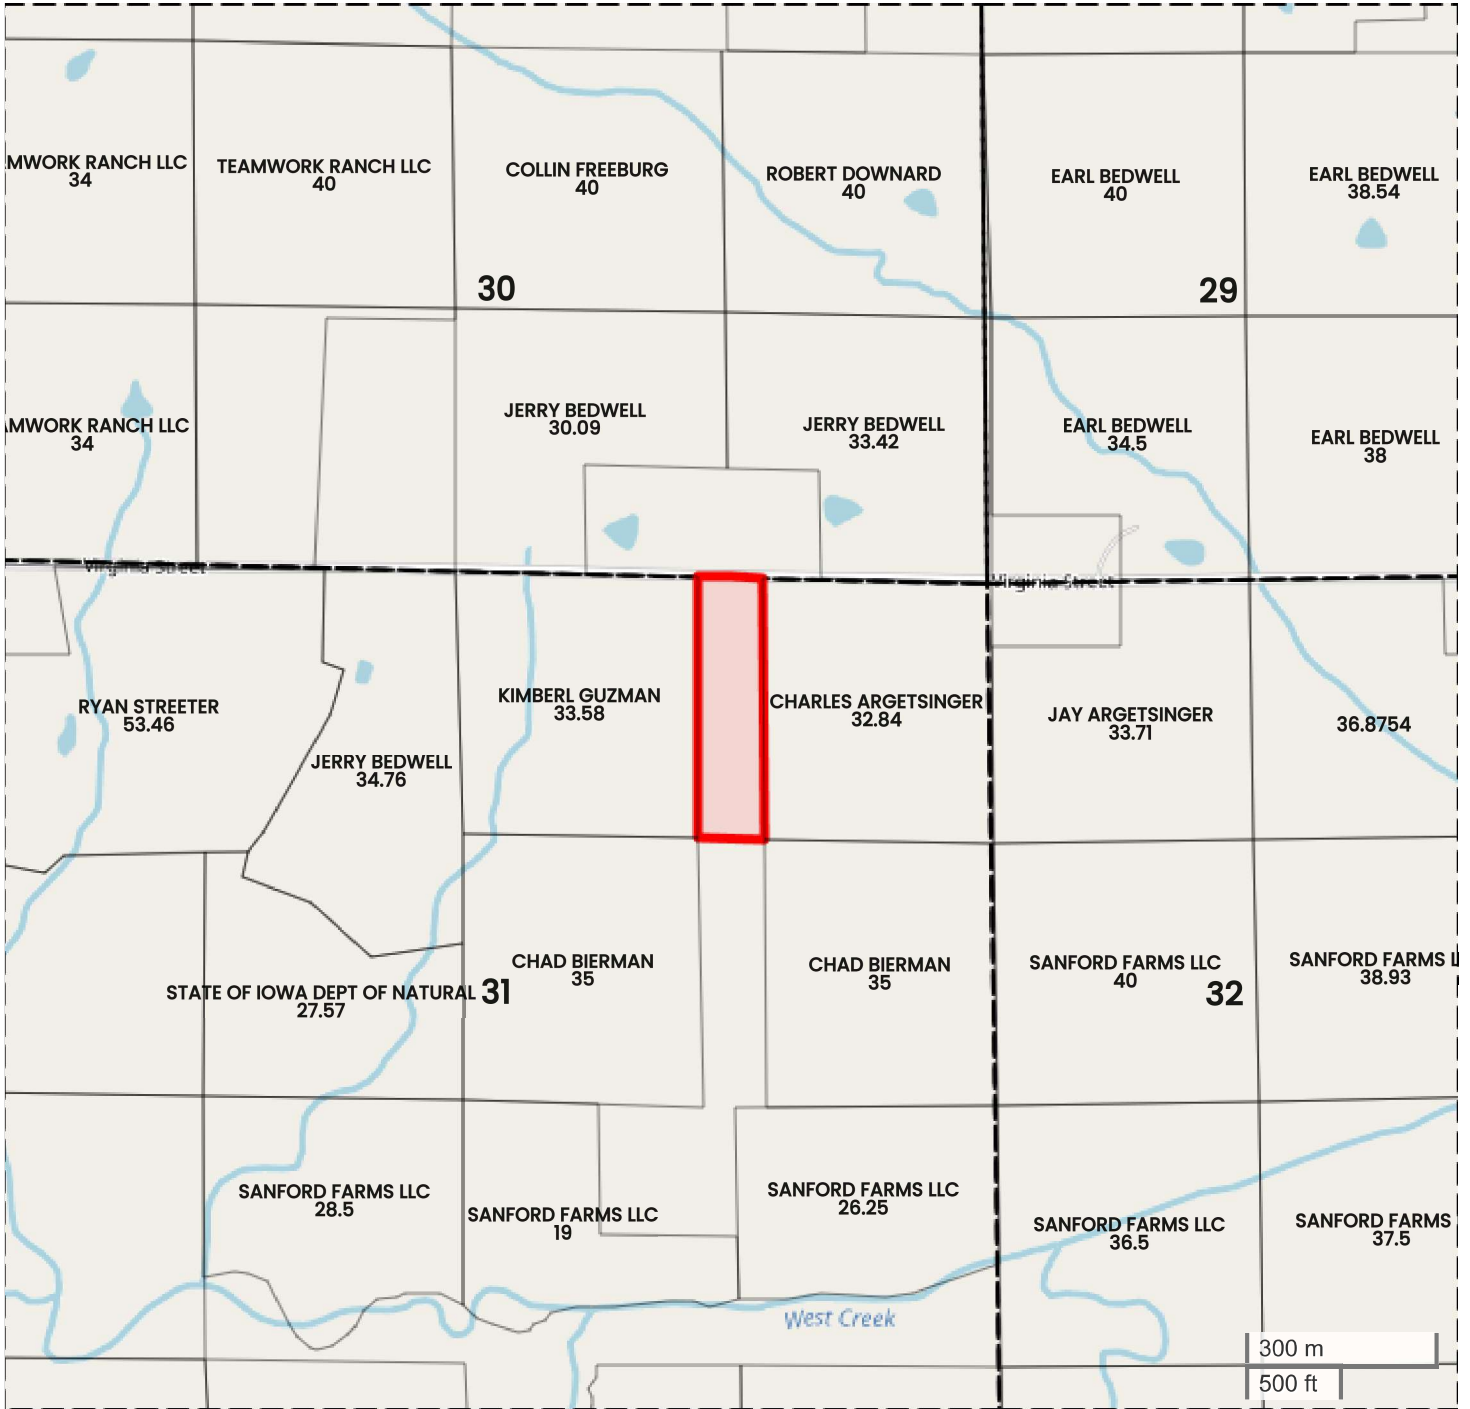

7708 VIRGINIA STREET

PLAT MAP

Center: 41.174487, -93.659117

31-74N-24W

Squaw Township

Warren County, IA

FarmWorth, LLC makes no warranties, express or implied, regarding the accuracy of any information provided through FarmWorth.com. User is solely responsible for independently verifying all information prior to use and waives any claims against FarmWorth, LLC arising from inaccuracies in such information.